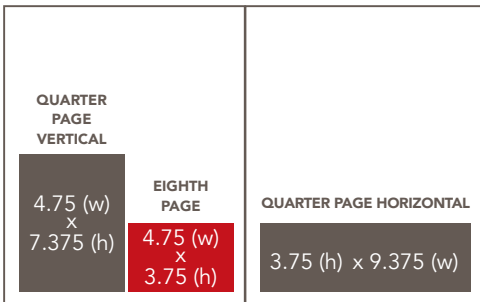

Color is provided at no additional cost.

To receive frequency discount, ads must be requested on the same insertion order, but are not required to run in consecutive issues. Deadline for reserving ad space is 21 days prior to the publication date.

DISPLAY ADVERTISING

Advertising layout	Dimensions	Full Rate	6-9 insertions	10-12 insertions
Two-page spread	19.75 W x 14.75 H	\$3,540	\$3,363	\$3,186
Full page	9.375 W x 14.75 H	\$2,060	\$1,957	\$1,854
Half page horizontal	9.375 W x 7.375 H	\$1,160	\$1,102	\$1,044
Half page vertical	4.75 W x 14.75 H	\$1,160	\$1,102	\$1,044
Quarter page horizontal	9.375 W x 3.75 H	\$660	\$627	\$594
Quarter page vertical	4.75 W x 7.375 H	\$660	\$627	\$594
Eighth page horizontal	4.75 W x 3.75 H	\$380	\$361	\$342