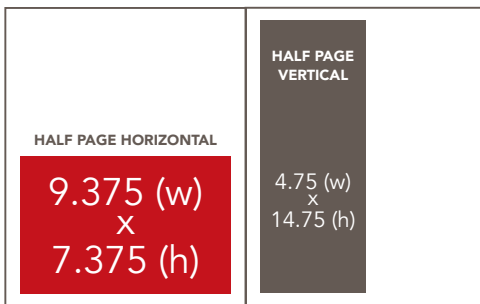

The award-winning Southern Baptist TEXAN is the official newspaper for Southern Baptists of Texas Convention. As the most widely circulated Baptist publication in Texas, your advertisement will reach more than 42,000 homes and churches.

Color is provided at no additional cost.

To receive frequency discount, ads must be requested on the same insertion order, but are not required to run in consecutive issues. Deadline for reserving ad space is 21 days prior to the publication date.

Ad materials are due in PDF or JPEG format at 300 DPI resolution no later than 14 days before the publication date.

All ads must be camera ready and submitted by email to Tammi Ledbetter at tledbetter@sbtexas.com.

The TEXAN is published by the Southern Baptists of Texas Convention and reserves the right to refuse ads for any reason.

ISSUE	RESERVATION	MATERIALS DUE
January 2018	December 1	December 8
February 2018	January 4	January 11
March 2018	February 2	February 9
April 2018	March 2	March 9
May 2018	April 6	April 13
June 2018*	April 15	May 1
July 2018	June 5	June 9
August 2018	June 29	July 6
September 2018	August 3	August 10
October 2018**	September 1	September 7
November 2018	September 29	October 5
December 2018	November 2	November 9
January 2019	November 30	December 7

*Southern Baptist Convention Edition distributed at Dallas meeting and by mail requires early deadlines.
**Southern Baptists of Texas Convention Edition distributed at Houston meeting and by mail requires early deadlines.

DISPLAY ADVERTISING

Advertising layout	Dimensions	Full Rate	6-9 insertions	10-12 insertions
Two-page spread	19.75 W x 14.75 H	$3,540	$3,363	$3,186
Full page	9.375 W x 14.75 H	$2,060	$1,957	$1,854
Half page horizontal	9.375 W x 7.375 H	$1,160	$1,102	$1,044
Half page vertical	4.75 W x 14.75 H	$1,160	$1,102	$1,044
Quarter page horizontal	9.375 W x 3.75 H	$660	$627	$594
Quarter page vertical	4.75 W x 7.375 H	$660	$627	$594
Eighth page horizontal	4.75 W x 3.75 H	$380	$361	$342