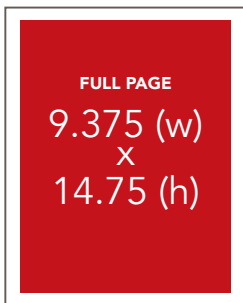

The award-winning Southern Baptist TEXAN is the official newspaper for Southern Baptists of Texas Convention. As the most widely circulated Baptist publication in Texas, your advertisement will reach more than 42,000 homes and churches.

Color is provided at no additional cost.

To receive frequency discount, ads must be requested on the same insertion order, but are not required to run in consecutive issues. Deadline for reserving ad space is 21 days prior to the publication date.

Ad materials are due in PDF or JPEG format at 300 DPI resolution no later than 14 days before the publication date.

All ads must be camera ready and submitted by email to Tammi Ledbetter at tledbetter@sbtexas.com.

The TEXAN is published by the Southern Baptists of Texas Convention and reserves the right to refuse ads for any reason.

ISSUE	RESERVATION	MATERIALS DUE
January 2018	December 1	December 8
February 2018	January 4	January 11
March 2018	February 2	February 9
April 2018	March 2	March 9
May 2018	April 6	April 13
June 2018*	April 15	May 1
July 2018	June 5	June 9
August 2018	June 29	July 6
September 2018	August 3	August 10
October 2018**	September 1	September 7
November 2018	September 29	October 5
December 2018	November 2	November 9
January 2019	November 30	December 7

*Southern Baptist Convention Edition distributed at Dallas meeting and by mail requires early deadlines.
**Southern Baptists of Texas Convention Edition distributed at Houston meeting and by mail requires early deadlines.

DISPLAY ADVERTISING

Advertising layout	Dimensions	Full Rate	6-9 insertions	10-12 insertions
Two-page spread	19.75 W x 14.75 H	$3,540	$3,363	$3,186
Full page	9.375 W x 14.75 H	$2,060	$1,957	$1,854
Half page horizontal	9.375 W x 7.375 H	$1,160	$1,102	$1,044
Half page vertical	4.75 W x 14.75 H	$1,160	$1,102	$1,044
Quarter page horizontal	9.375 W x 3.75 H	$660	$627	$594
Quarter page vertical	4.75 W x 7.375 H	$660	$627	$594
Eighth page horizontal	4.75 W x 3.75 H	$380	$361	$342